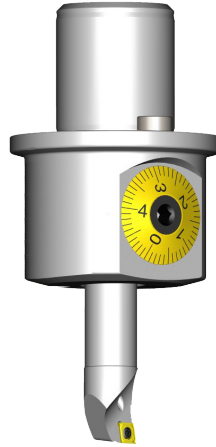

## Fine boring set $\varnothing 0.383 - 1.185$

SMART HEAD ER

ANALOG

DIGITAL

**10 FREE INSERTS**

ORDER NUMBER	FINE BORING HEAD	STANDARD PRICE	INTRODUCTORY PRICE
SMART HEAD Set			
785.032.010.030	211.032.055.060	<del>\$ 2464.00</del>	<b>\$ 1690.00</b>
ANALOG Set			
785.064.010.030	204.064.025.045	<del>\$ 2577.00</del>	<b>\$ 1767.00</b>
DIGITAL Set			
789.064.010.030	206.064.025.045	<del>\$ 3256.00</del>	<b>\$ 2333.00</b>

**Content**

1 Case			
1 Fine boring head	SMART HEAD	211.032.055.060	
	ANALOG	204.064.025.045	
	DIGITAL	206.064.025.045	
1 Boring bar	$\varnothing 0.383-0.594$	254.010.006.075	
1 Boring bar	$\varnothing 0.580-0.791$	254.015.006.090	
1 Boring bar	$\varnothing 0.777-0.988$	254.020.006.105	
1 Boring bar	$\varnothing 0.974-1.185$	254.025.006.115	
1 Allen wrench	SW5		
1 Torx driver	T7		
1 Display unit	only DIGITAL Set	309.028.024.077	